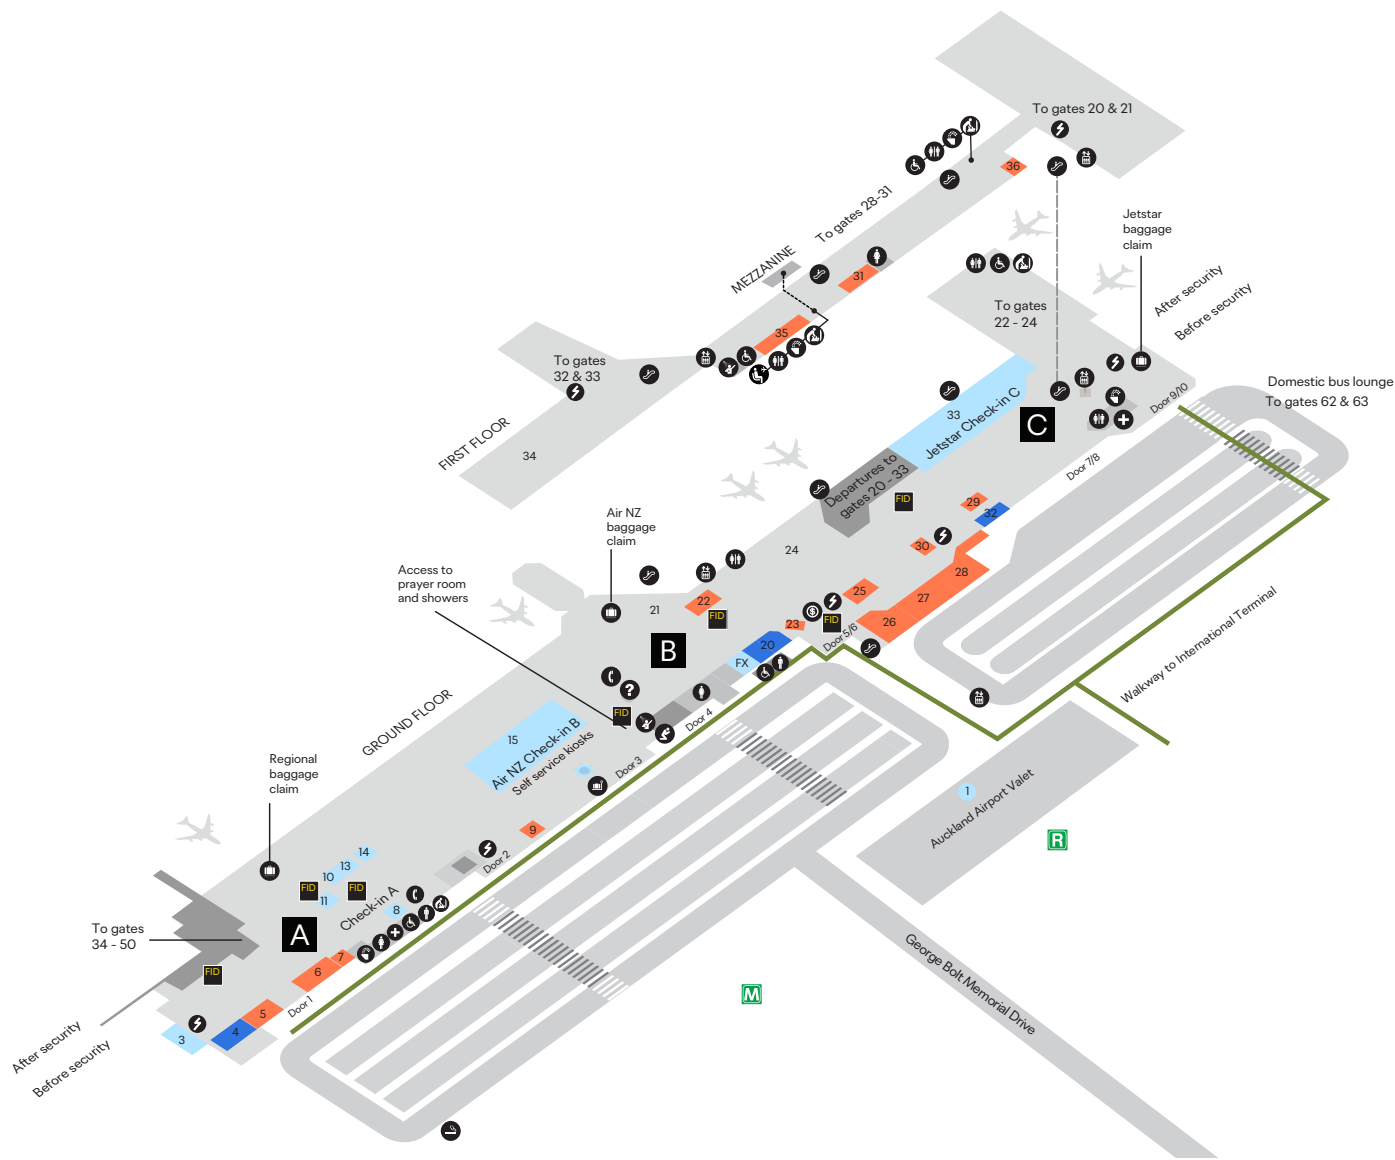

Domestic Terminal

Ground & first floor

Shopping

| | |
|-------------------|----|
| AirGo Convenience | 4 |
| Sunglass Hut | 16 |
| 3 Wise Men | 20 |
| Relay | 32 |

Eat and drink

| | |
|---------------------------|----|
| Subway | 5 |
| Little Gipsy | 6 |
| Krispy Kreme | 7 |
| Retro Espresso | 9 |
| Bistro Box | 22 |
| Dunkin' Donuts | 23 |
| The Gipsy Moth | 24 |
| Soul Origin | 25 |
| Sushi Platter | 26 |
| McDonald's | 27 |
| Orleans Chicken & Waffles | 28 |
| Tank Juice Bar | 29 |
| Best Ugly Bagels | 30 |
| Bistro Box | 31 |
| Relay Cafe | 32 |
| Hudsons | 35 |
| Relay | 36 |

Facilities

| | |
|----------------------------|----|
| Escalator | 4 |
| Lifts | 16 |
| Drinking fountain | 20 |
| Prayer room | 32 |
| Smoking deck | 32 |
| First aid room | 32 |
| Accessible | 32 |
| Toilets | 32 |
| ATM | 32 |
| Help desk | 32 |
| Showers | 32 |
| Self weighing booth (bags) | 32 |
| Bag claim | 32 |
| Charging station | 32 |
| Flight information display | 32 |
| Inter-terminal walkway | 32 |
| Before/after security | 32 |
| Standard+ covered - M | 32 |
| Premium covered - R | 32 |

Zones

| | |
|--------|---|
| Zone A | A |
| Zone B | B |
| Zone C | C |

Airport Services

| | |
|-----------------------------------|----|
| Auckland Airport Valet Parking | 1 |
| Air New Zealand Regional Lounge A | 3 |
| Air New Zealand Check-in Zone A | 8 |
| Air Chathams A | 10 |
| Air New Zealand Bag Drop A | 11 |
| Barrier Air A | 13 |
| Fragile & Oversized Baggage A&B | 14 |
| Air New Zealand Check-in Zone B | 15 |
| Air New Zealand Bag Services B | 21 |
| Jetstar Check-in Zone C | 33 |
| Air New Zealand Lounge B | 34 |
| Travelex B | FX |

Map accurate at date of printing January 2025