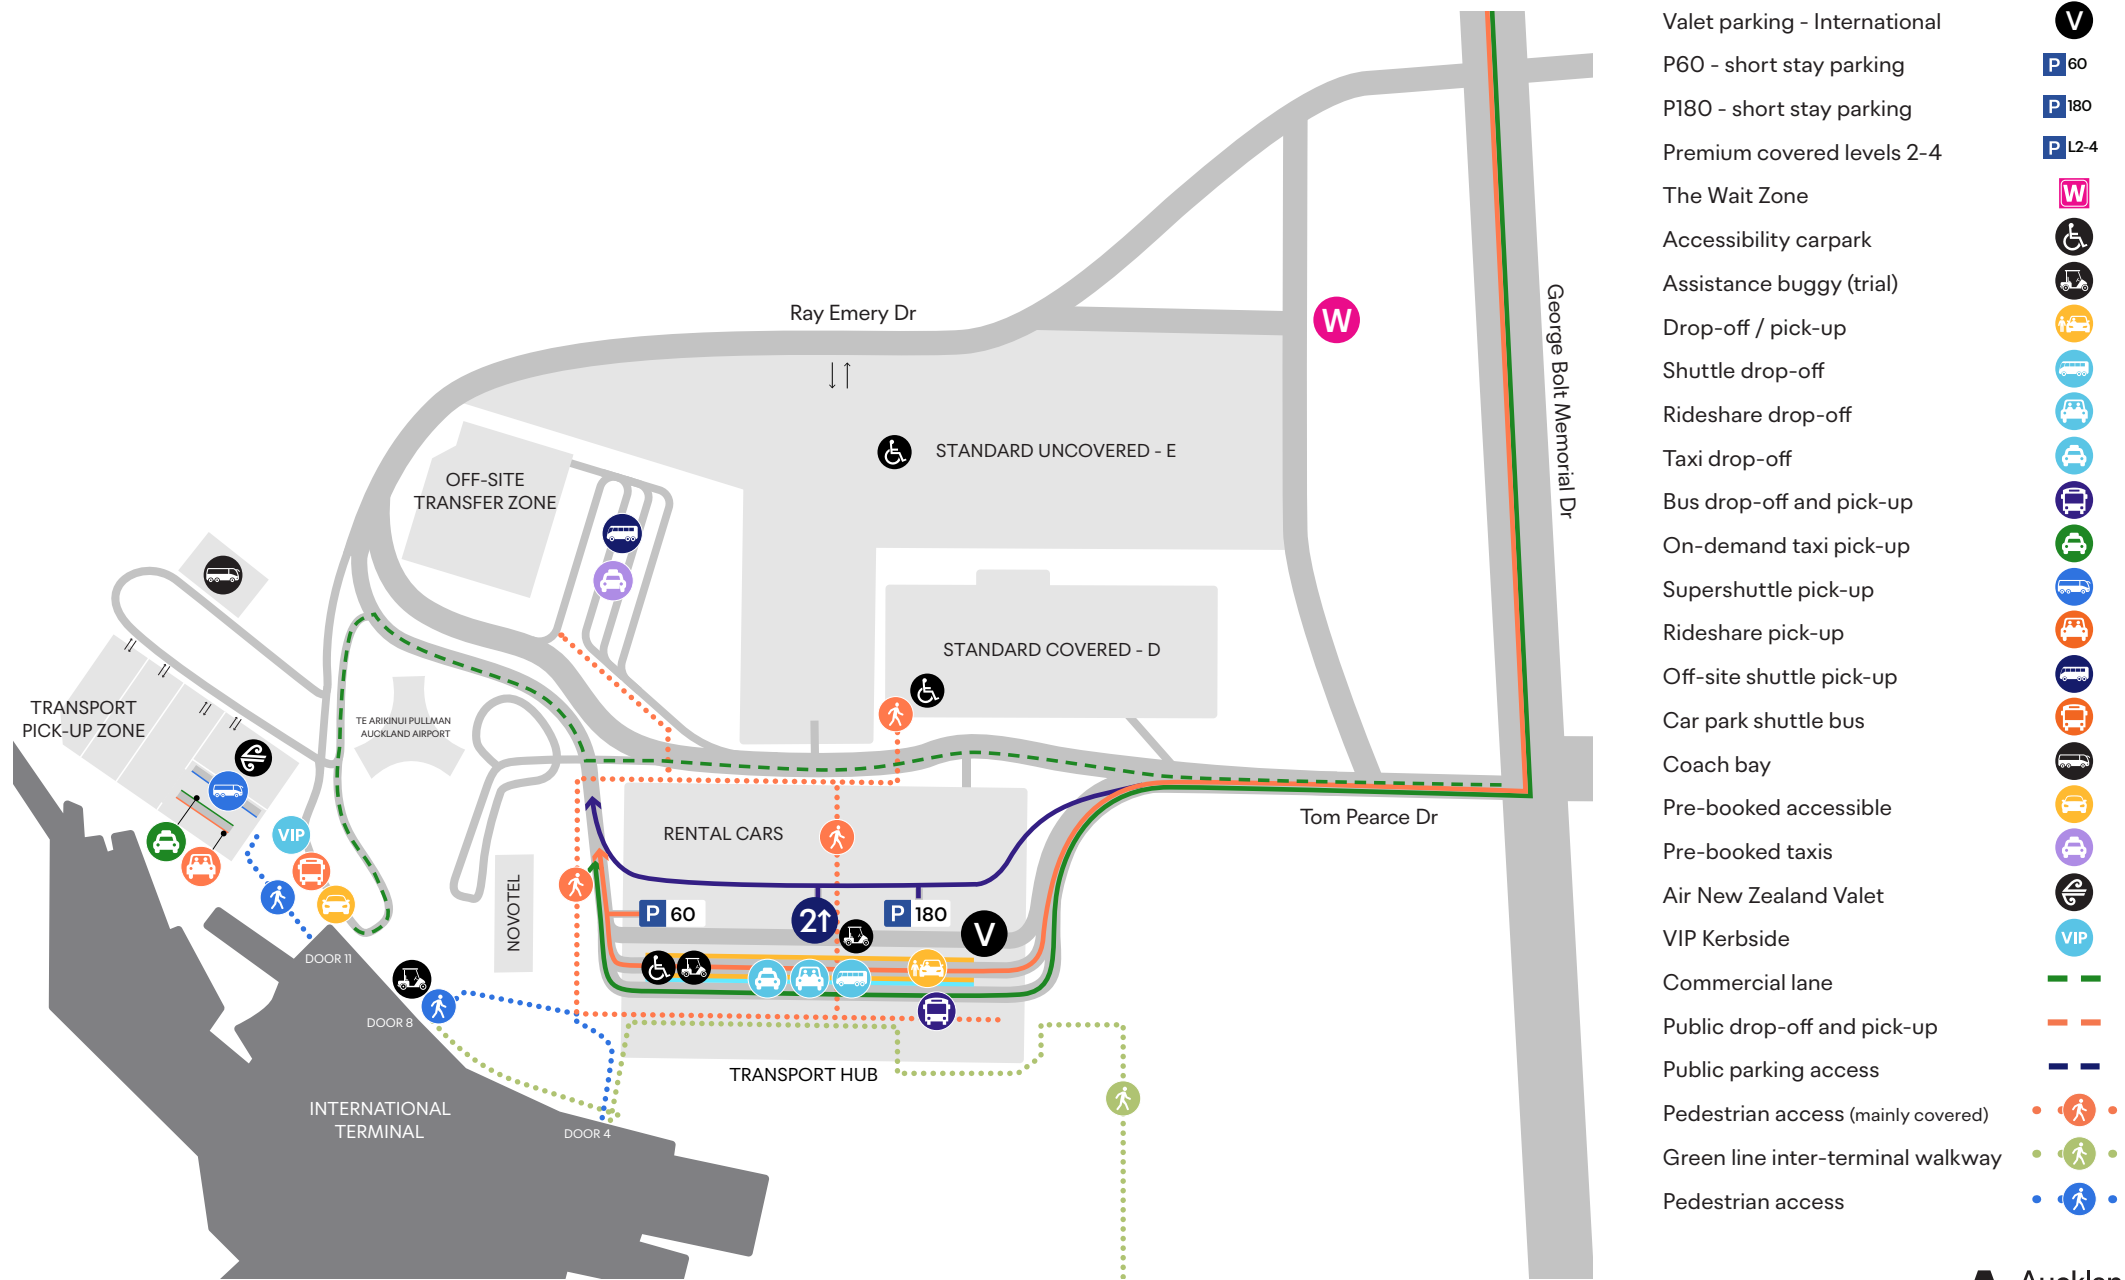

Auckland Airport International Terminal

Accessibility parking

- Valet parking - International 
- P60 - short stay parking 
- P180 - short stay parking 
- Premium covered levels 2-4 
- The Wait Zone 
- Accessibility carpark 
- Assistance buggy (trial) 
- Drop-off / pick-up 
- Shuttle drop-off 
- Rideshare drop-off 
- Taxi drop-off 
- Bus drop-off and pick-up 
- On-demand taxi pick-up 
- Supershuttle pick-up 
- Rideshare pick-up 
- Off-site shuttle pick-up 
- Car park shuttle bus 
- Coach bay 
- Pre-booked accessible 
- Pre-booked taxis 
- Air New Zealand Valet 
- VIP Kerbside 
- Commercial lane 
- Public drop-off and pick-up 
- Public parking access 
- Pedestrian access (mainly covered) 
- Green line inter-terminal walkway 
- Pedestrian access 