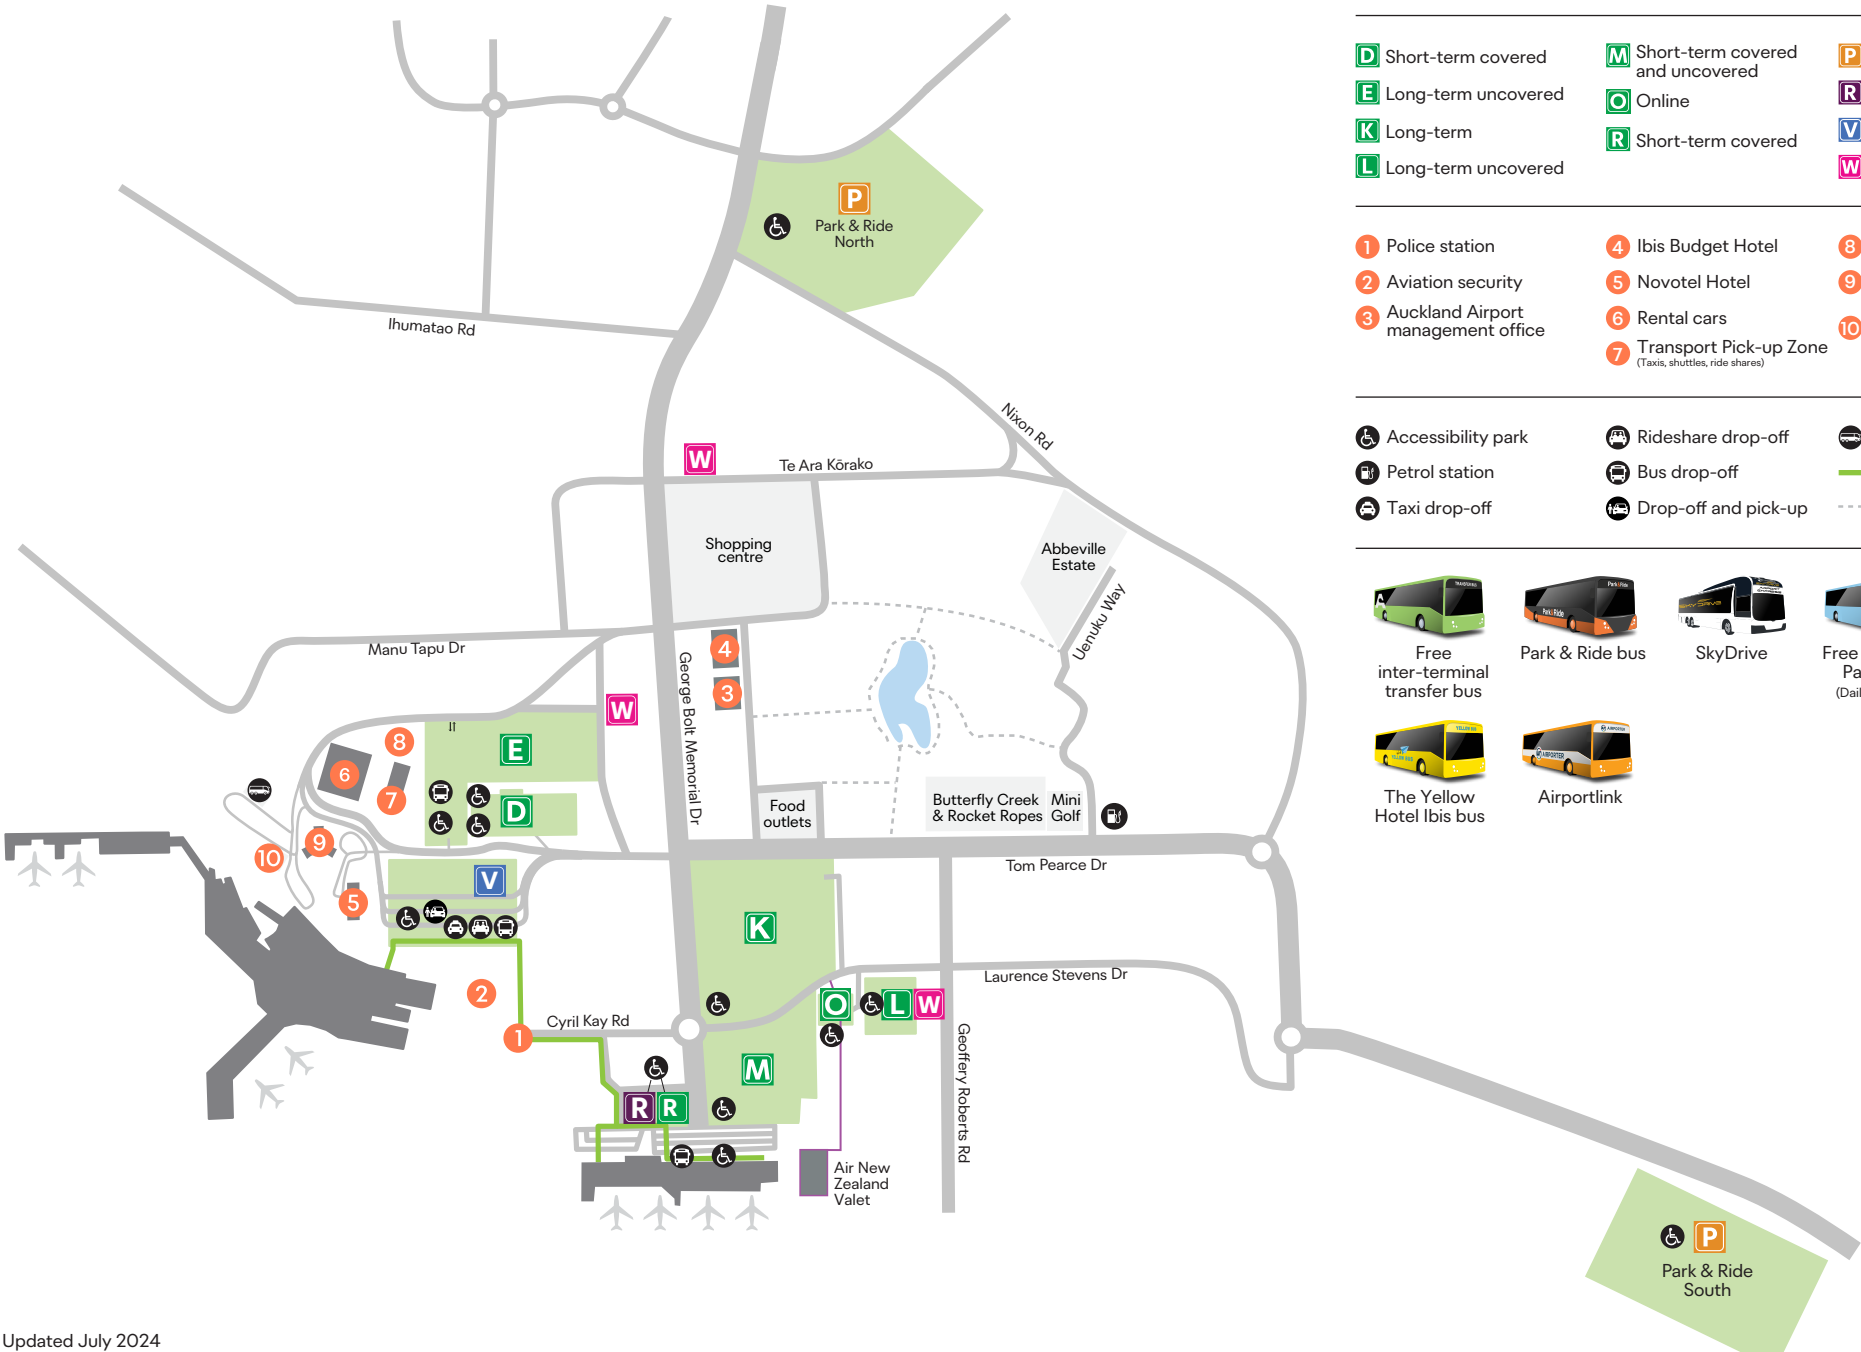

Auckland Airport Overview

- D** Short-term covered
- E** Long-term uncovered
- K** Long-term
- L** Long-term uncovered
- M** Short-term covered and uncovered
- O** Online
- R** Short-term covered
- P** Park & Ride
- R** Valet parking domestic
- V** Valet parking international
- W** The Wait Zone

- 1** Police station
- 2** Aviation security
- 3** Auckland Airport management office
- 4** Ibis Budget Hotel
- 5** Novotel Hotel
- 6** Rental cars
- 7** Transport Pick-up Zone (Taxis, shuttles, ride shares)
- 8** Pre-booked taxi pick-up
- 9** Te Arikini Pullman Auckland Airport
- 10** Air New Zealand Valet

- Accessibility park
- Petrol station
- Taxi drop-off
- Rideshare drop-off
- Bus drop-off
- Drop-off and pick-up
- Coach drop-off and pick-up
- Green line inter-terminal walkway
- The outdoor gallery